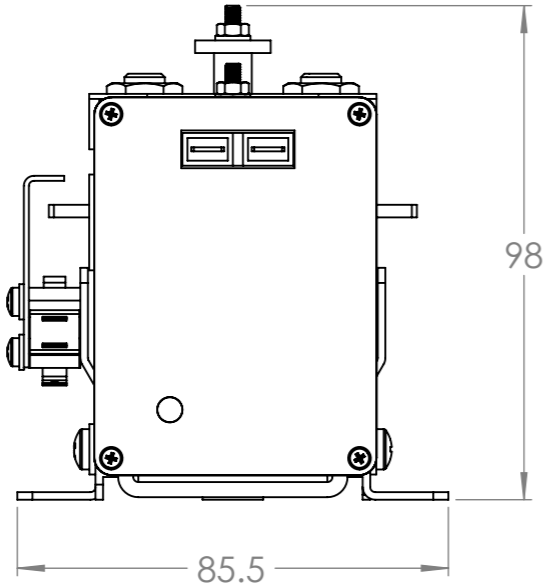

Dimension Drawing - Cyrix-i (400A)

CYR010400000	Cyrix-i 12/24V-400A intelligent battery combiner
CYR020400000	Cyrix-i 24/48V-400A intelligent battery combiner

DETAIL A
4x
SCALE 2 : 1.5

Dimensions in mm