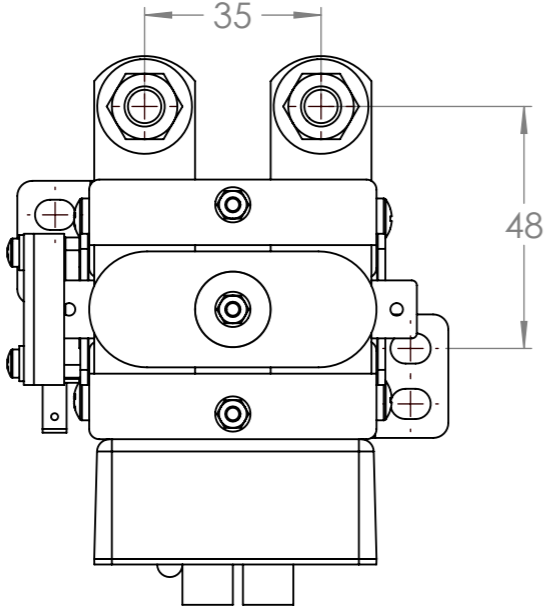

Dimension Drawing - Cyrix-i (400A)

CYR010400000	Cyrix-i 12/24V-400A intelligent battery combiner
CYR020400000	Cyrix-i 24/48V-400A intelligent battery combiner

DETAIL A
4x
SCALE 2 : 1.5

Dimensions in mm