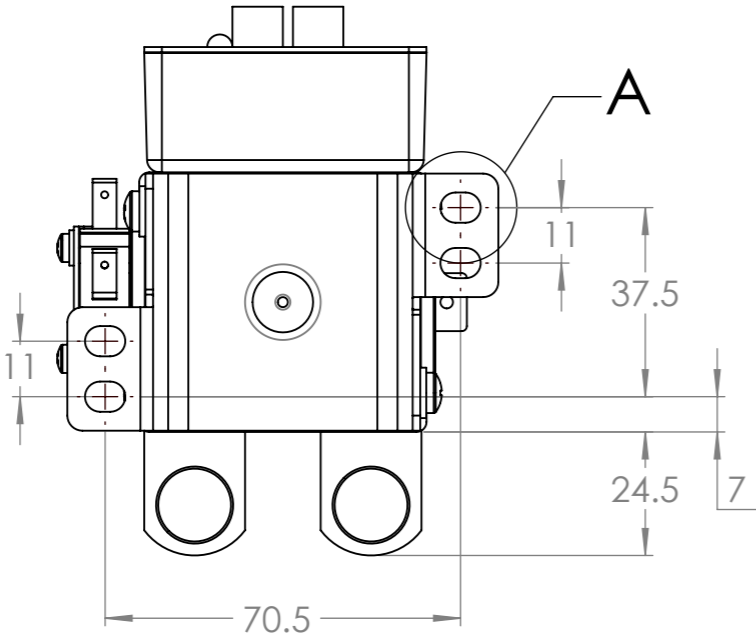

Dimension Drawing - Cyrix-i (400A)

CYR010400000	Cyrix-i 12/24V-400A intelligent battery combiner
CYR020400000	Cyrix-i 24/48V-400A intelligent battery combiner

DETAIL A
4x
SCALE 2 : 1.5

Dimensions in mm