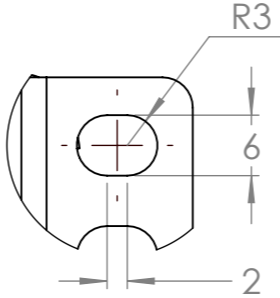

Dimension Drawing - Cyrix-i (400A)

CYR010400000	Cyrix-i 12/24V-400A intelligent battery combiner
CYR020400000	Cyrix-i 24/48V-400A intelligent battery combiner

DETAIL A
4x
SCALE 2 : 1.5

Dimensions in mm