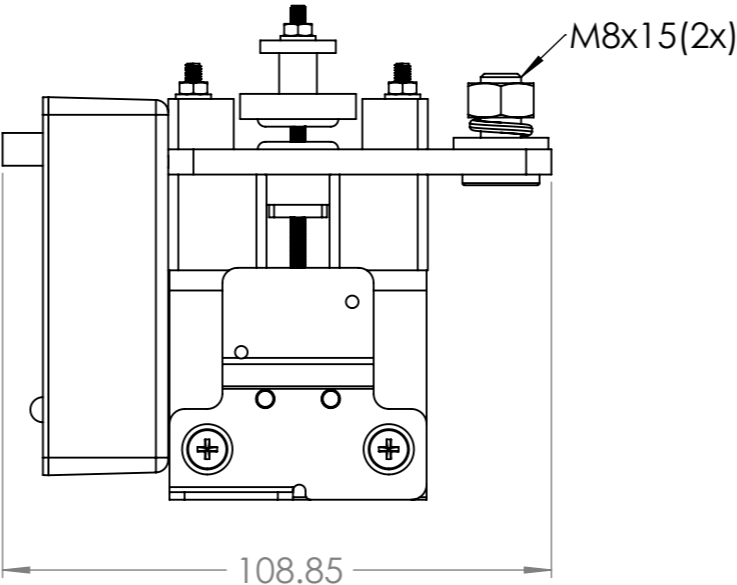

Dimension Drawing - Cyrix-i (400A)

CYR010400000	Cyrix-i 12/24V-400A intelligent battery combiner
CYR020400000	Cyrix-i 24/48V-400A intelligent battery combiner

DETAIL A
4x
SCALE 2 : 1.5

Dimensions in mm