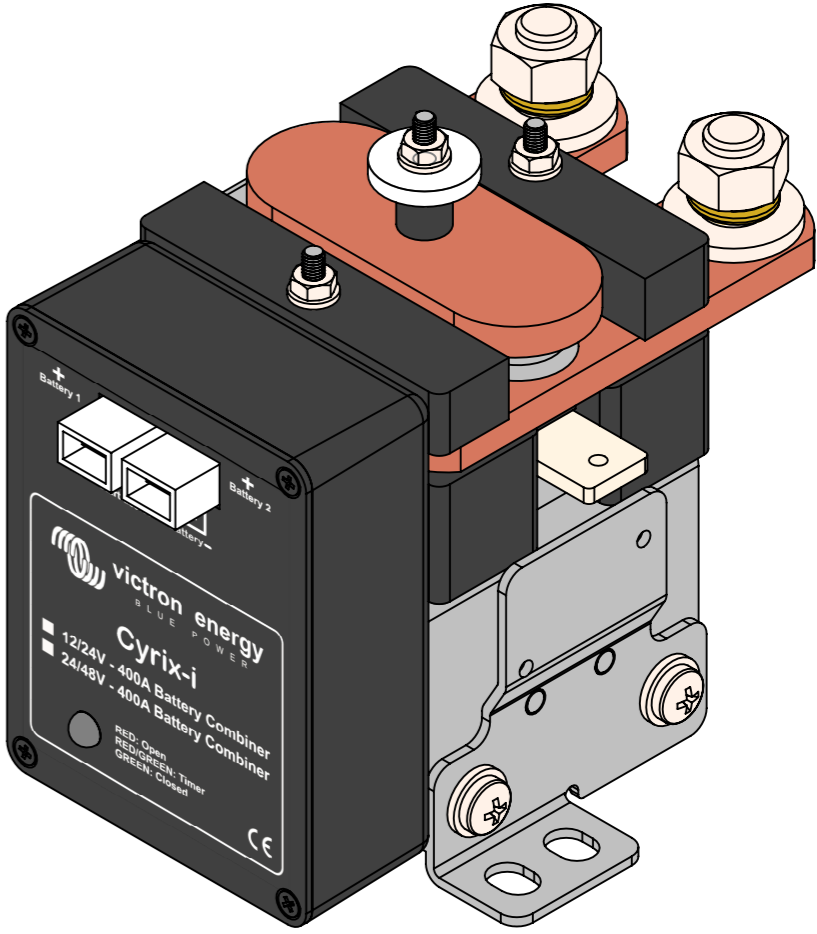

Dimension Drawing - Cyrix-i (400A)

CYR010400000	Cyrix-i 12/24V-400A intelligent battery combiner
CYR020400000	Cyrix-i 24/48V-400A intelligent battery combiner

DETAIL A
4x
SCALE 2 : 1.5

Dimensions in mm